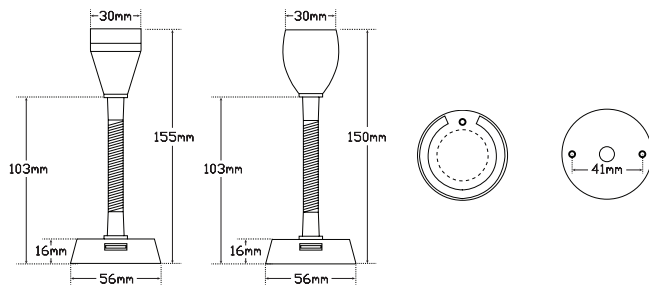

RL150 Series Interior LED Reading Lamps

- Perfect for Caravans + RV
- 6x High Brightness LEDs
- 5500-6000K Colour Temp
- Inbuilt USB Port
- Mini Push On/Off Switch
- 1 Year Warranty

Function	Interior Reading Lamp
Size	150mm x 56mm Round 155mm x 56mm Round
Voltage	12 Volt Only
LED Qty	6 x 1.8 Watt SMD LEDs
Lumen	RL150-90lm/RL151-83lm
CRI	>80
Cable	15cm cable
USB Output	Max 1.2A
Draw	
@13.8V	0.15A
Lens	Polycarbonate / Acrylic
Base	ABS

Part Number
RL150B - Single Box

Part Number
RL151B - Single Box

Colour temperature scale

Fitting Instructions

Run wires through hole in mounting surface and then fix to mounting surface using screws supplied. Place cover over screw holes and press down ensuring the cover is securely clipped into place.

Red Wire Power (+), **Black Wire** Earth (-)

Cool White
5500-6000 Kelvin

83-90 Effective
Lumen Output

1 Year
Warranty

RL150B

RL151B