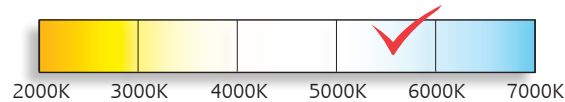

RL150 Series Interior LED Reading Lamps

- Perfect for Caravans + RV
- 6x High Brightness LEDs
- 5500-6000K Colour Temp
- Inbuilt USB Port
- Mini Push On/Off Switch
- 1 Year Warranty

Function	Interior Reading Lamp
Size	150mm x 56mm Round 155mm x 56mm Round
Voltage	12 Volt Only
LED Qty	6 x 1.8 Watt SMD LEDs
Lumen	RL150-90lm/RL151-83lm
CRI	>80
Cable	15cm cable
USB Output	Max 1.2A
Draw	
@13.8V	0.15A
Lens	Polycarbonate / Acrylic
Base	ABS

Part Number
RL150B - Single Box

Part Number
RL151B - Single Box

Colour temperature scale

Fitting Instructions

Run wires through hole in mounting surface and then fix to mounting surface using screws supplied. Place cover over screw holes and press down ensuring the cover is securely clipped into place.

Red Wire Power (+), **Black Wire** Earth (-)

Cool White
5500-6000 Kelvin

83-90 Effective
Lumen Output

1 Year
Warranty

RL150B

RL151B