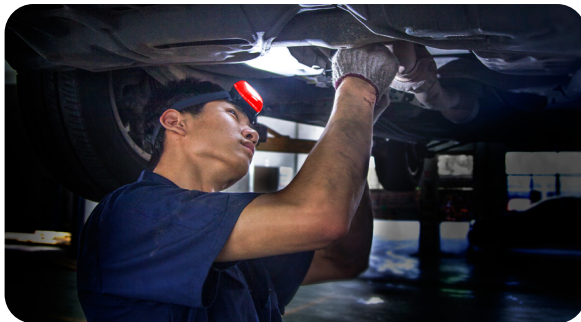

All enquiries P: 1800 815 000 E: esgapcustomerservice@esg.global, www.ledautolamps.com

All efforts are made to ensure all information is correct and up to date, it can be subject to change without notice. All measurements are in millimeters (mm) and are not to scale.

All LED Autolamps designs are registered throughout the world. - Current as of 7/02/2024