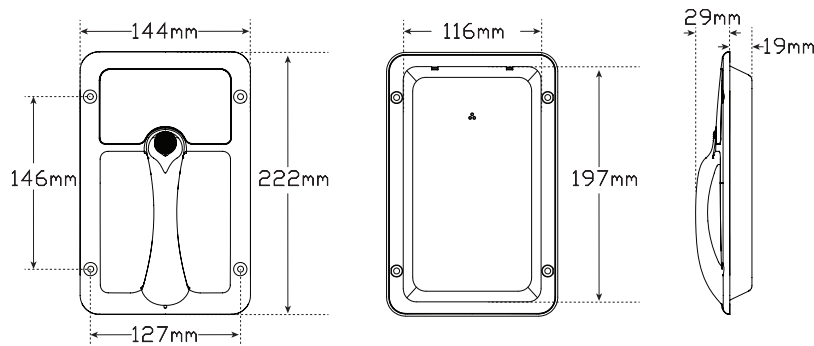

# Caravan Grab Handle Light with Blue Night-Light

- Cool White 6500K
- 12 Volt
- IP65 Rated

<b>Function</b>	Caravan Grab Handle Light
<b>Size</b>	222mm x 144mm x 29mm
<b>Voltage</b>	12 Volt
<b>LED Qty</b>	Main 18pcs, Blue 1pc
<b>Cable</b>	22cm cable
<b>Lens</b>	Polycarbonate
<b>Cover</b>	Aluminium
<b>Base</b>	Polycarbonate

Draw	Blue	White
@12V	0.03A	0.30A
@24V	0.03A	0.17A

Active

Inactive

**330lm**  
White Output

**IP65**  
Protection

**2 Year**  
Warranty

## Fitting Instructions

Recess mount with screws supplied, cut out size 197mm x 116mm.