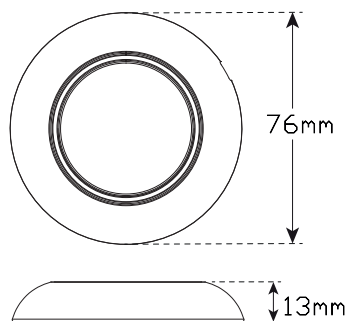

Small Round Interior/Exterior Lamp

IP67
Waterproof

220 Effective
Lumen Output

2 Year
Warranty

- High Brightness LEDs
- Natural White Light 4500K
- 350 Raw Lumen
- 220 Effective Lumen
- Voltage Range 10-30 Volt
- Low Profile Design
- 2 Year Warranty

Function	Interior/Exterior Lamp
Size	76mm x 13mm
Voltage	10V - 30V
LED Qty	10
Lumen	220 Effective Lumen
Cable	20cm cable
Draw @12V	0.2A
Lens/Cover	Polycarbonate
Base	Aluminium ADC12
Operating Temp	-40°C to +60°C
Lux @1m	66 lux

Non Switch

LUX-Distance Curve

Part Number

7610WM - Non Switch, Single Box

Colour temperature scale

Fitting Instructions

Run wires through hole in mounting surface and then fix to flat surface using screws supplied. Wire Colour Code: Red - Power, Black - Earth