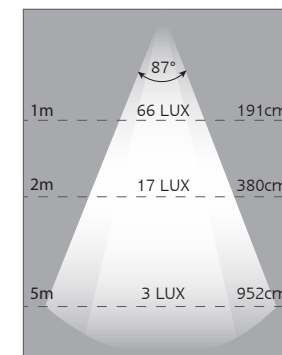

Small Round Interior/Exterior Lamp

IP67
Waterproof

220 Effective
Lumen Output

2 Year
Warranty

- High Brightness LEDs
- Natural White Light 4500K
- 350 Raw Lumen
- 220 Effective Lumen
- Voltage Range 10-30 Volt
- Low Profile Design
- 2 Year Warranty

Function	Interior/Exterior Lamp
Size	76mm x 13mm
Voltage	10V - 30V
LED Qty	10
Lumen	220 Effective Lumen
Cable	20cm cable
Draw @12V	0.2A
Lens/Cover	Polycarbonate
Base	Aluminium ADC12
Operating Temp	-40°C to +60°C
Lux @1m	66 lux

Non Switch

LUX-Distance Curve

Part Number

7610WM - Non Switch, Single Box

Colour temperature scale

Fitting Instructions

Run wires through hole in mounting surface and then fix to flat surface using screws supplied. Wire Colour Code: Red - Power, Black - Earth