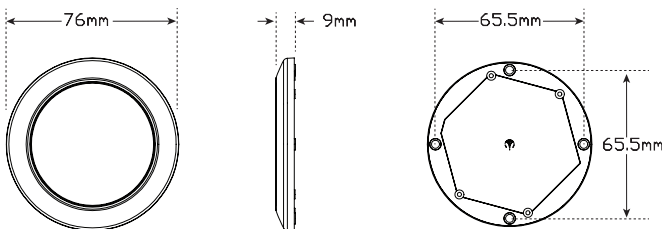

7515 Series Interior Lamps

250
Lumens

6500K
Cool White

3 Year
Warranty

- 15 High Brightness LEDs
- Low profile Only 9mm
- 250 Effective Lumen
- Cool White 6500 Kelvin
- 12 Volt Only
- 3 Year Warranty

Function	Interior Lamp
Size	76mm Round x 9mm
Voltage	12 Volt Only
LED Qty	15
Lumen	Cool 250lm
Colour Temp	Cool 6500K
Cable	30cm
Lens	Polypropylene
Base	ABS
Draw	@13.8V 0.27A

Part Numbers

7515C - Chrome Bezel, Blister

7515CB - Chrome Bezel, Bulk

Part Numbers

7515WB - White Bezel, Bulk

Colour temperature scale

Fitting Instructions

Remove the bezel and surface mount using three screw points, run wires through the hole in the mounting surface and refit the bezel by clicking it into place.

LUX-Distance Curve