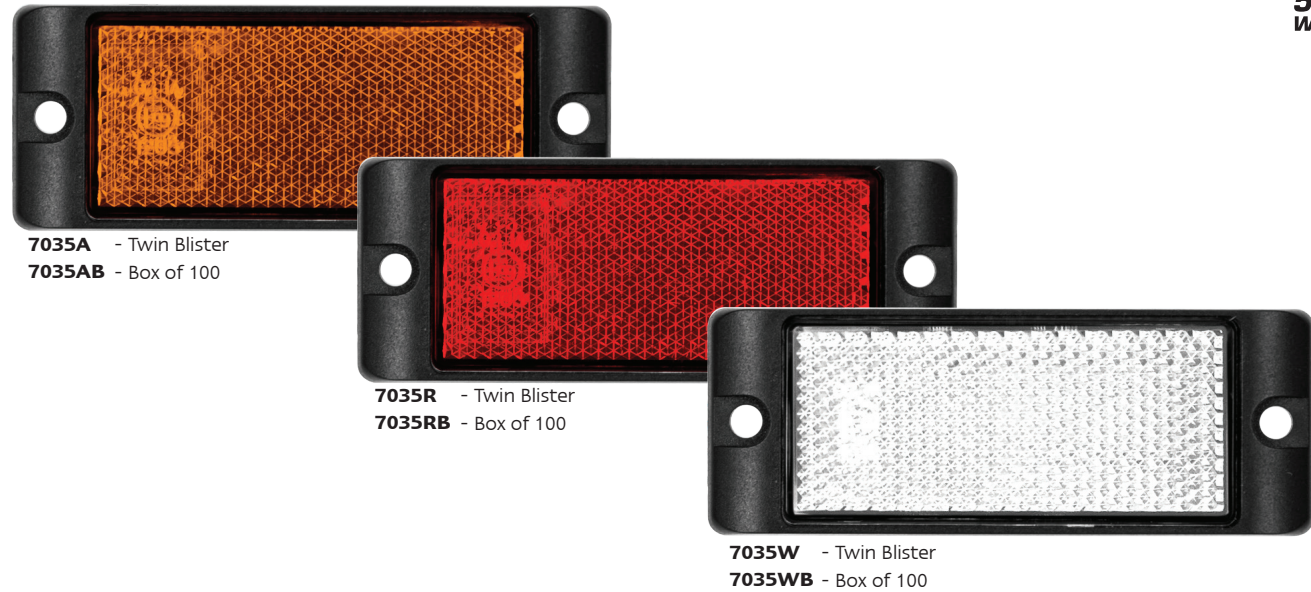

# 7035 Series Screw On Reflex Reflectors

**ECE**  
Approved  
**100%**  
Waterproof  
**5 Year**  
Warranty

- Premium Quality Products
- Low profile design
- 5 Year Warranty

<b>Function</b>	Reflex Reflector
<b>Size</b>	93mm x 35mm x 7mm
<b>Lens</b>	PMMA
<b>Base</b>	ABS

Approvals	Function	CTA
ECE	Amber Reflector	060056
ECE	Red Reflector	060131
ECE	White Reflector	060055