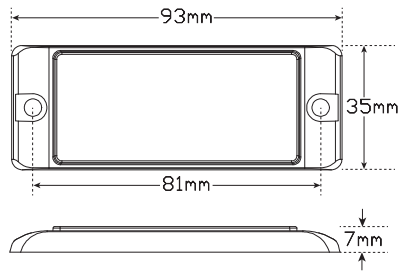

Fitting Instructions

Fit onto flat surface using screw points in bracket. Please refer to ADR 13/00 for mounting instructions.