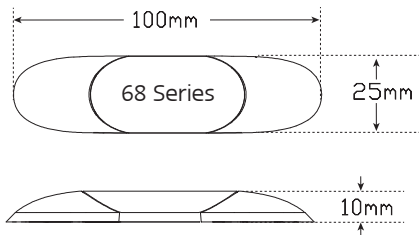

68 Series Coloured Lamps

- Coloured Courtesy Lamps
- Low Profile Accent Lighting
- Surface Mounted
- Interior Use Only
- 12 Volt Only
- 3 Year Warranty

Function	Coloured Lamp
Size	100mm x 25mm x 10mm
Voltage	12 Volt
Cable	40cm
Lens	Polycarbonate
Base	Polycarbonate
Draw	
@13.8V	0.05A

Part Number
68B - Blister

Part Number
68G - Blister

Surface Mount - Screw Fix

Remove bezel, surface mount lamp using screws available, run wires through hole and refit bezel by clicking into place.

Wire Colours: Red - Power, White - Earth.