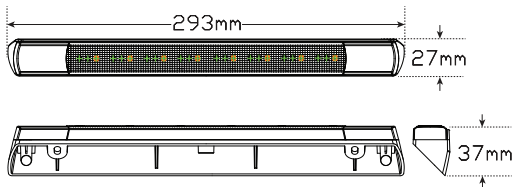

# 285 Series Awning Lamp

**IP67**  
Protection

**3 Year**  
Warranty

- Dual Function Amber or White
- Polycarbonate Housing
- Exterior Grade
- 60° Degree Angle
- IP67 Rated
- 12 Volt Only

**23285BLKB** - 12V, Bulk

Dual Function  
White or Amber

**285BKT** - 285 Base, Bulk

<b>Function</b>	Caravan Awning Lamp
<b>Size</b>	293mm x 27mm x 37mm
<b>Voltage</b>	12 Volt
<b>LED Qty</b>	24
<b>Effective Lumens</b>	White 210lm, Amber 35lm
<b>Colour Temp</b>	White 5500K
<b>Cable</b>	40cm
<b>Draw</b>	<b>@13.8V</b>
White	0.26A
Amber	0.12A

## Fitting Instructions

Surface mount base with screws supplied.  
Remove lamp end caps and fit onto base with screws supplied then refit end caps.

**Wire Colours:** Yellow - Amber, Brown - White,  
White - Earth