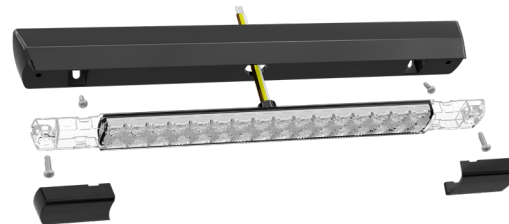

# 285 Series Awning Lamp

**IP67**  
Protection

**3 Year**  
Warranty

- Dual Function Amber or White
- Polycarbonate Housing
- Exterior Grade
- 60° Degree Angle
- IP67 Rated
- 12 Volt Only

**23285BLKB** - 12V, Bulk

Dual Function  
White or Amber

**285BKT** - 285 Base, Bulk

<b>Function</b>	Caravan Awning Lamp
<b>Size</b>	293mm x 27mm x 37mm
<b>Voltage</b>	12 Volt
<b>LED Qty</b>	24
<b>Effective Lumens</b>	White 210lm, Amber 35lm
<b>Colour Temp</b>	White 5500K
<b>Cable</b>	40cm
<b>Draw</b>	<b>@13.8V</b>
White	0.26A
Amber	0.12A

## Fitting Instructions

Surface mount base with screws supplied.  
Remove lamp end caps and fit onto base with screws supplied then refit end caps.

**Wire Colours:** Yellow - Amber, Brown - White,  
White - Earth