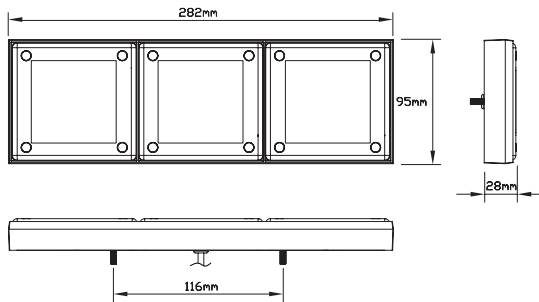

280 Tinted Series Rear Combination Lamp

ECE
Approved

100%
Waterproof

5 Year
Warranty

- Mini Jumbo Design
- Includes Red Reflector
- ECE Road Approved
- IP67 Rated
- 5 Year Warranty

Function Stop/Tail/Indicator/Reverse
Size 282mm x 95mm x 28mm
Voltage Multivolt 12-24V
LED Qty 36
Cable 1.2m cable

Draw	Stop	Tail	Ind	Rev
@13.8V	0.17A	0.01A	0.17A	0.19A
@28V	0.10A	0.01A	0.09A	0.11A

Approvals	Function	Approval No.
ECE	Stop/Tail	R1-S1-E9-02.11544
ECE	Indicator	2a-E9-01.11545
ECE	Reverse	AR-E9-00.1207
CTA	Stop/Tail/Ind/Rev	CTA-060088

Stop/Tail/Indicator/Reverse
280TARWM - Single Blister

Wire Colour Code

- Brown - Tail
- Red - Stop
- Yellow - Indicator
- Black - Reverse
- White - Earth

Fitting Instructions

Surface mount onto flat surface horizontally with stainless steel bolts provided in assembly and run cable through 12mm hole. Please refer to ADR 13/00.