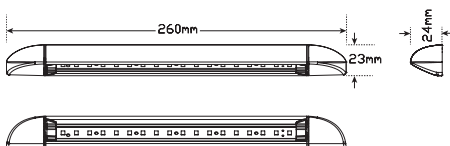

Fitting Instructions

Mount to Flat surface, remove end caps to fit with supplied screws then click back into place.

23 Series Awning Lamps, Silver

IP67
Protection

3 Year
Warranty

- Two Lengths Available 260mm and 443mm
- High Brightness LEDs
- Warm White 3000 Kelvin
- Low Current Draw
- Exterior Grade Finish
- IP67 100% Water/Dust Proof

Specifications

Part No	23260	23260B	23260/24	23450	23450B	23450/24
Barcode	9335962020355	9335962021291	9335962021307	9335962020362	9335962022489	9335962021314
Package	Blister	Bulk	Blister	Blister	Bulk	Blister
Function	Awning Lamp	Awning Lamp	Awning Lamp	Awning Lamp	Awning Lamp	Awning Lamp
Colour Temp	3000k	3000k	3000k	3000k	3000k	3000k
LED Qty	18	18	18	36	36	36
Voltage	12 Volt	12 Volt	24 Volt	12 Volt	12 Volt	24 Volt
Lumen	240lm	240lm	240lm	500lm	500lm	500lm
Lux @1m	80	80	80	165	165	165
Current Draw	0.18A	0.18A	0.09A	0.41A	0.41A	0.20A
Warranty	3 Year	3 Year	3 Year	3 Year	3 Year	3 Year
Cable	20cm	20cm	20cm	20cm	20cm	20cm
End Caps	ABS	ABS	ABS	ABS	ABS	ABS
Base	Aluminium	Aluminium	Aluminium	Aluminium	Aluminium	Aluminium

- Caravan Awning Lamps
- Black Housing
- 2 Size Available
- IP67 Rated
- 12 Volt Only
- 3 Year Warranty

Function Amber/White Awning Lamp

Size 260mm x 23mm x 24mm
443mm x 23mm x 24mm

Voltage 12 Volt

LED Qty 260mm (6x White, 3x Amber)
443mm (12x White, 6x Amber)