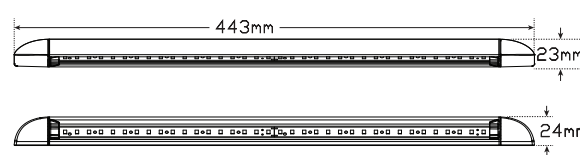

- Caravan Awning Lamps
- Black Housing
- 2 Size Available
- IP67 Rated
- 12 Volt Only
- 3 Year Warranty

Function Amber/White Awning Lamp

Size 260mm x 23mm x 24mm
443mm x 23mm x 24mm

Voltage 12 Volt

LED Qty 260mm (6x White, 3x Amber)
443mm (12x White, 6x Amber)

Cable 200mm

Housing Aluminium

Bracket ABS

Draw @13.8V **260mm** **443mm**

White 0.37A 0.72A

Amber 0.18A 0.37A

Part No.
23450AWB - Single Bulk

Part No.
23260AWB - Single Bulk

Fitting Instructions

Remove end caps and fit onto flat surface with screws supplied then refit end caps.

Wire Colour Code

- Yellow - Amber Active
- Red - White Active
- White - Earth