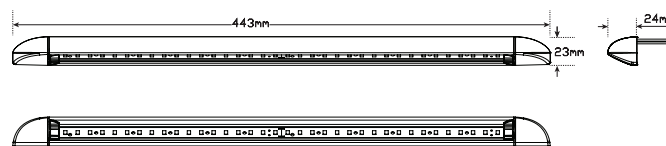

Fitting Instructions

Mount to Flat surface, remove end caps to fit with supplied screws then click back into place.

23 Series Awning Lamps, Silver

IP67
Protection

3 Year
Warranty

- Two Lengths Available 260mm and 443mm
- High Brightness LEDs
- Warm White 3000 Kelvin
- Low Current Draw
- Exterior Grade Finish
- IP67 100% Water/Dust Proof

Specifications

Part No	23260	23260B	23260/24	23450	23450B	23450/24
Barcode	9335962020355	9335962021291	9335962021307	9335962020362	9335962022489	9335962021314
Package	Blister	Bulk	Blister	Blister	Bulk	Blister
Function	Awning Lamp	Awning Lamp	Awning Lamp	Awning Lamp	Awning Lamp	Awning Lamp
Colour Temp	3000k	3000k	3000k	3000k	3000k	3000k
LED Qty	18	18	18	36	36	36
Voltage	12 Volt	12 Volt	24 Volt	12 Volt	12 Volt	24 Volt
Lumen	240lm	240lm	240lm	500lm	500lm	500lm
Lux @1m	80	80	80	165	165	165
Current Draw	0.18A	0.18A	0.09A	0.41A	0.41A	0.20A
Warranty	3 Year	3 Year	3 Year	3 Year	3 Year	3 Year
Cable	20cm	20cm	20cm	20cm	20cm	20cm
End Caps	ABS	ABS	ABS	ABS	ABS	ABS
Base	Aluminium	Aluminium	Aluminium	Aluminium	Aluminium	Aluminium

- Caravan Awning Lamps
- Black Housing
- 2 Size Available
- IP67 Rated
- 12 Volt Only
- 3 Year Warranty

Function Amber/White Awning Lamp

Size 260mm x 23mm x 24mm
443mm x 23mm x 24mm

Voltage 12 Volt

LED Qty 260mm (6x White, 3x Amber)
443mm (12x White, 6x Amber)