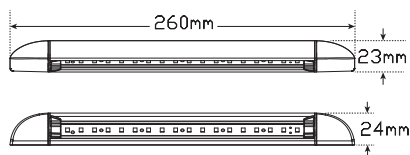

- Caravan Awning Lamps
- Black Housing
- 2 Size Available
- IP67 Rated
- 12 Volt Only
- 3 Year Warranty

Function Amber/White Awning Lamp

Size 260mm x 23mm x 24mm
443mm x 23mm x 24mm

Voltage 12 Volt

LED Qty 260mm (6x White, 3x Amber)
443mm (12x White, 6x Amber)

Cable 200mm

Housing Aluminium

Bracket ABS

Draw @13.8V **260mm** **443mm**

White 0.37A 0.72A

Amber 0.18A 0.37A

Part No.
23450AWB - Single Bulk

Part No.
23260AWB - Single Bulk