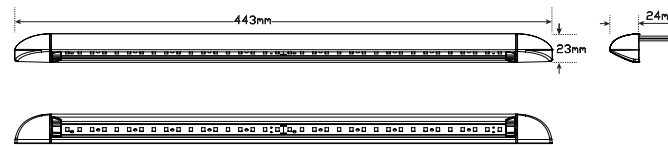

Specifications

Part No	23260BLK	23260BLKB	23260/24BLK	23450BLK	23450BLKB	23450/24BLK
Barcode	9335962021253	9335962021260	9335962021284	9335962021239	9335962021246	9335962021277
Package	Blister	Bulk	Blister	Blister	Bulk	Blister
Function	Awning Lamp	Awning Lamp	Awning Lamp	Awning Lamp	Awning Lamp	Awning Lamp
Colour Temp	3000k	3000k	3000k	3000k	3000k	3000k
LED Qty	18	18	18	36	36	36
Voltage	12 Volt	12 Volt	24 Volt	12 Volt	12 Volt	24 Volt
Lumen	185lm	185lm	185lm	385lm	385lm	385lm
Lux @1m	80	80	80	165	165	165
Current Draw	0.18A	0.18A	0.09A	0.41A	0.41A	0.20A
Warranty	3 Year	3 Year	3 Year	3 Year	3 Year	3 Year
Cable	20cm	20cm	20cm	20cm	20cm	20cm
End Caps	ABS	ABS	ABS	ABS	ABS	ABS
Base	Aluminium	Aluminium	Aluminium	Aluminium	Aluminium	Aluminium

Fitting Instructions

Mount to Flat surface, remove end caps to fit with supplied screws then click back into place.

23 Series Awning Lamps, Silver

IP67
Protection

3 Year
Warranty

- Two Lengths Available 260mm and 443mm
- High Brightness LEDs
- Warm White 3000 Kelvin
- Low Current Draw
- Exterior Grade Finish
- IP67 100% Water/Dust Proof

- Caravan Awning Lamps
- Black Housing
- 2 Size Available
- IP67 Rated
- 12 Volt Only
- 3 Year Warranty

Function Amber/White Awning Lamp

Size 260mm x 23mm x 24mm
443mm x 23mm x 24mm

Voltage 12 Volt

LED Qty 260mm (6x White, 3x Amber)
443mm (12x White, 6x Amber)