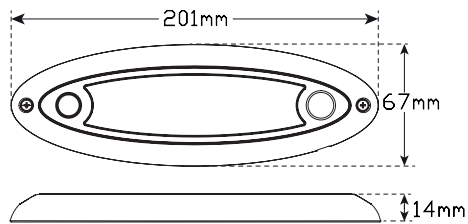

# Interior/Exterior Lamps Large Oval

- High Brightness LEDs
- Natural White Light 4500K
- 630 Raw Lumen
- 400 Effective Lumen
- Voltage Range 10-30 Volt
- Low Profile Design
- 2 Year Warranty

<b>Function</b>	Interior/Exterior Lamp
<b>Size</b>	201mm x 67mm x 14mm
<b>Voltage</b>	10V - 30V
<b>LED Qty</b>	45
<b>Lumen</b>	400 Effective Lumen
<b>Cable</b>	20cm cable
<b>Draw @12V</b>	0.3A
<b>Lens/Cover</b>	Polycarbonate
<b>Base</b>	Aluminium ADC12
<b>Operating Temp</b>	-40°C to +60°C
<b>Lux@1m</b>	115 Lux

**IP67**  
Waterproof

**400 Effective Lumen Output**

**2 Year Warranty**

**Non Switch**

**20109WM**  
Non Switch, Blister

**Touch Switch**

**20109WM-SW**  
Touch Switch, Blister

**PIR Sensor**

**20109WM-PIR**  
PIR Sensor, Single Box

PIR Sensor Detection  
Distance Up to 3-5 metres.  
30 Second on delay until no  
sensor detection.

LUX-Distance Curve

P/N 13118WM-PIR

P/N 13118WM-SW

P/N 13118WM

## Fitting Instructions

Run wires through hole in mounting surface and then fix to flat surface using screws supplied. **Wire Colour Code:** Red - Power, Black - Earth

Colour temperature scale