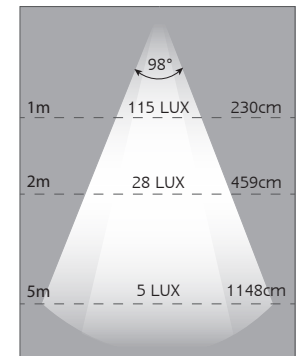

# Interior/Exterior Lamps Large Oval

- High Brightness LEDs
- Natural White Light 4500K
- 630 Raw Lumen
- 400 Effective Lumen
- Voltage Range 10-30 Volt
- Low Profile Design
- 2 Year Warranty

<b>Function</b>	Interior/Exterior Lamp
<b>Size</b>	201mm x 67mm x 14mm
<b>Voltage</b>	10V - 30V
<b>LED Qty</b>	45
<b>Lumen</b>	400 Effective Lumen
<b>Cable</b>	20cm cable
<b>Draw @12V</b>	0.3A
<b>Lens/Cover</b>	Polycarbonate
<b>Base</b>	Aluminium ADC12
<b>Operating Temp</b>	-40°C to +60°C
<b>Lux@1m</b>	115 Lux

**IP67**  
Waterproof

**400 Effective Lumen Output**

**2 Year Warranty**

**Non Switch**

**20109WM**  
Non Switch, Blister

**Touch Switch**

**20109WM-SW**  
Touch Switch, Blister

**PIR Sensor**

**20109WM-PIR**  
PIR Sensor, Single Box

PIR Sensor Detection  
Distance Up to 3-5 metres.  
30 Second on delay until no  
sensor detection.

LUX-Distance Curve

P/N 13118WM-PIR

P/N 13118WM-SW

P/N 13118WM

## Fitting Instructions

Run wires through hole in mounting surface and then fix to flat surface using screws supplied. **Wire Colour Code:** Red - Power, Black - Earth

Colour temperature scale