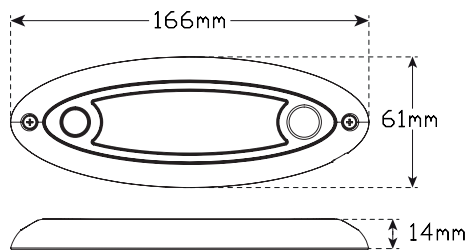

Small Oval Interior/Exterior Lamps

- High Brightness LEDs
- Natural White Light 4500K
- 380 Raw Lumen
- 240 Effective Lumen
- Voltage Range 10-30 Volt
- Low Profile Design
- 2 Year Warranty

Function	Interior/Exterior Lamp
Size	166mm x 61mm x 14mm
Voltage	10V - 30V
LED Qty	27
Lumen	240 Effective Lumen
Cable	20cm cable
Draw @12V	0.2A
Lens/Cover	Polycarbonate
Base	Aluminium ADC12
Operating Temp	-40°C to +60°C
Lux@1m	74 Lux

PIR Sensor Detection Distance Up to 3-5 metres. 30 Second on delay until no sensor detection.

Non Switch

Touch Switch

PIR Sensor

IP67
Waterproof

240 Effective Lumen Output

2 Year Warranty

LUX-Distance Curve

Part Numbers

- 16606WM** - Non Switch, Single Box
- 16606WM-SW** - Touch Switch, Single Box
- 16606WM-PIR** - PIR Sensor, Single Box

Fitting Instructions

Run wires through hole in mounting surface and then fix to flat surface using screws supplied. Wire Colour Code: Red - Power, Black - Earth