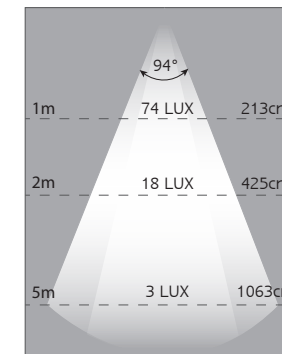

Small Oval Interior/Exterior Lamps

- High Brightness LEDs
- Natural White Light 4500K
- 380 Raw Lumen
- 240 Effective Lumen
- Voltage Range 10-30 Volt
- Low Profile Design
- 2 Year Warranty

Function	Interior/Exterior Lamp
Size	166mm x 61mm x 14mm
Voltage	10V - 30V
LED Qty	27
Lumen	240 Effective Lumen
Cable	20cm cable
Draw @12V	0.2A
Lens/Cover	Polycarbonate
Base	Aluminium ADC12
Operating Temp	-40°C to +60°C
Lux@1m	74 Lux

PIR Sensor Detection Distance Up to 3-5 metres. 30 Second on delay until no sensor detection.

Non Switch

Touch Switch

PIR Sensor

IP67
Waterproof

240 Effective Lumen Output

2 Year Warranty

LUX-Distance Curve

Part Numbers

- 16606WM** - Non Switch, Single Box
- 16606WM-SW** - Touch Switch, Single Box
- 16606WM-PIR** - PIR Sensor, Single Box

Fitting Instructions

Run wires through hole in mounting surface and then fix to flat surface using screws supplied. Wire Colour Code: Red - Power, Black - Earth