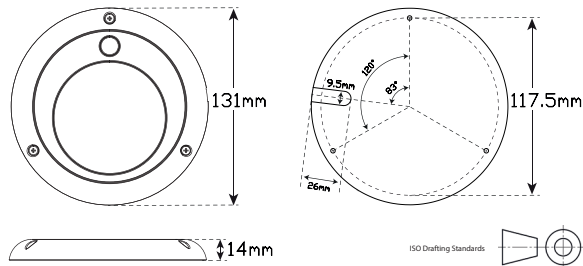

750 Effective
Lumen Output

2 Year
Warranty

Function	Interior/Exterior Lamp
Size	131mm x 14mm
Voltage	10V - 30V
LED Qty	87
Lumen	750 Effective Lumen
Cable	20cm cable
Draw @12V	0.7A
Lens/Cover	Polycarbonate
Base	Aluminium ADC12
Operating Temp	-40°C to +60°C
Lux@1m	225 Lux

LUX-Distance Curve

P/N 13118WM-PIR

9 335962 025992

P/N 13118WM-SW

9 335962 025985

P/N 13118WM

9 335962 025978

Fitting Instructions

Run wires through hole in mounting surface and then fix to flat surface using screws supplied. **Wire Colour Code:** Red - Power, Black - Earth

Colour temperature scale

All enquiries P: 1800 815 000 E: esgapcustomerservice@esg.global, www.ledautolamps.com

All efforts are made to ensure all information is correct and up to date, it can be subject to change without notice. All measurements are in millimeters (mm) and are not to scale.

All LED Autolamps designs are registered throughout the world. - Current as of 7/02/2024