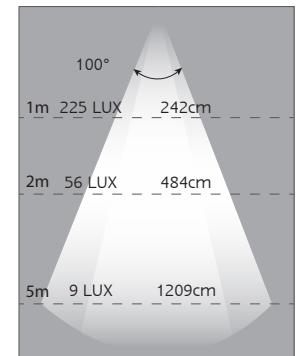

LUX-Distance Curve

P/N 13118WM-PIR

9 335962 025992

P/N 13118WM-SW

9 335962 025985

P/N 13118WM

9 335962 025978

Fitting Instructions

Run wires through hole in mounting surface and then fix to flat surface using screws supplied. **Wire Colour Code:** Red - Power, Black - Earth

All enquiries P: 1800 815 000 E: esgapcustomerservice@esg.global, www.ledautolamps.com

All efforts are made to ensure all information is correct and up to date, it can be subject to change without notice. All measurements are in millimeters (mm) and are not to scale.

All LED Autolamps designs are registered throughout the world. - Current as of 7/02/2024