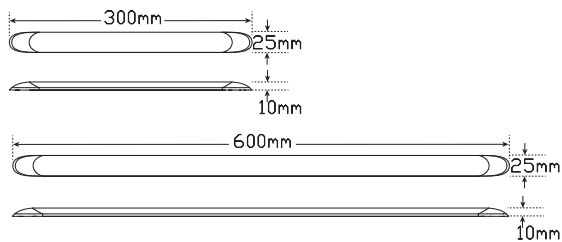

10 Series Interior Strip Lamps with On/Off Push Button Switch

Cool White
6500 Kelvin

ECE
R10

3 Year
Warranty

- High Brightness 120° Spread
- Clear Lens when Inactive
- 6500K Cool White Light
- Low Profile Slimline Design
- IP67 Rated (Non Switch)
- Voltage Range 12V or 24V

P/N 1061/12SW - Blister
P/N 1061/24SWB - Bulk

P/N 10121/12SW - Blister

Part No.	1061/12SW	10121/12SW
	1061/12SWB	
Function	Interior/Exterior	Interior/Exterior
Size	300 x 25 x 10mm	600 x 25 x 10mm
LED Qty	61 SMD	121 SMD
Lumen	340lm	670lm
Cable	10cm	10cm
Lens	Polycarbonate	Polycarbonate
Base	Polycarbonate	Polycarbonate
Bezel	ABS	ABS
Package	Blister/Bulk	Single Blister
Draw		
@13.8V	0.31A	0.58A

Fitting Instructions

Remove bezel at each end and surface mount using two screw points, run wires through hole in mounting surface and refit bezel by clicking into place.

Wire Colours: Red - Power, White - Earth