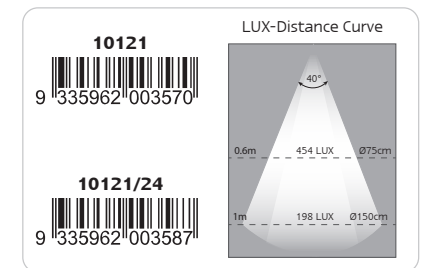

Fitting Instructions

Remove bezel at each end and surface mount using two screw points, run wires through hole in mounting surface and refit bezel by clicking into place.

Wire Colours: Red - Power, White - Earth