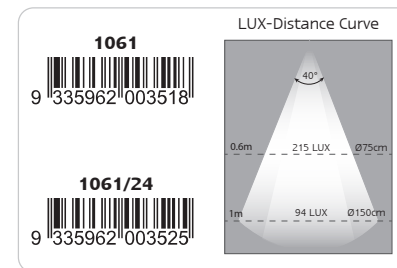

Fitting Instructions

Remove bezel at each end and surface mount using two screw points, run wires through hole in mounting surface and refit bezel by clicking into place.

Wire Colours: Red - Power, White - Earth