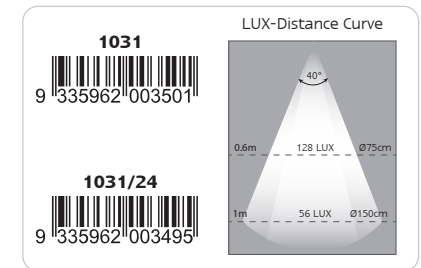

Fitting Instructions

Remove bezel at each end and surface mount using two screw points, run wires through hole in mounting surface and refit bezel by clicking into place.

Wire Colours: Red - Power, White - Earth