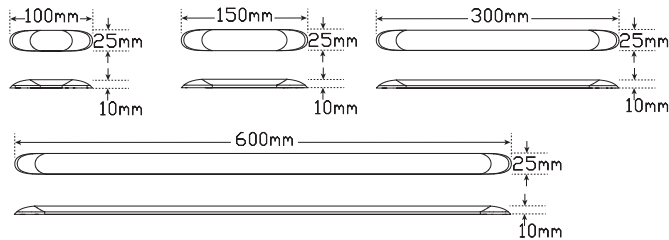

P/N 1061 - 12 Volt

P/N 1061/24 - 24 Volt

P/N 10121 - 12 Volt

P/N 10121/24 - 24 Volt

Part No.	1016	1031	1061	10121
	1016/24	1031/24	1061/24	10121/24
Function	Interior/Exterior	Interior/Exterior	Interior/Exterior	Interior/Exterior
Size	100 x 25 x 10mm	150 x 25 x 10mm	300 x 25 x 10mm	600 x 25 x 10mm
LED Qty	16 SMD	31 SMD	61 SMD	121 SMD
Lumen	46lm	90lm	340lm	670lm
Cable	10cm	10cm	10cm	10cm
Lens	Polycarbonate	Polycarbonate	Polycarbonate	Polycarbonate
Base	Polycarbonate	Polycarbonate	Polycarbonate	Polycarbonate
Bezel	ABS	ABS	ABS	ABS
Package	Single Blister	Single Blister	Single Blister	Single Blister
Draw				
@13.8V	0.11A	0.17A	0.31A	0.58A
@28V	0.05A	0.07A	0.17A	0.31A

Fitting Instructions

Remove bezel at each end and surface mount using two screw points, run wires through hole in mounting surface and refit bezel by clicking into place.

Wire Colours: Red - Power, White - Earth