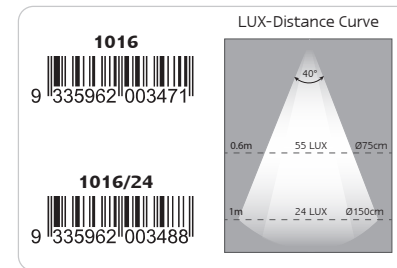

Fitting Instructions

Remove bezel at each end and surface mount using two screw points, run wires through hole in mounting surface and refit bezel by clicking into place.

Wire Colours: Red - Power, White - Earth