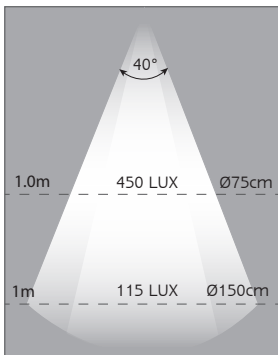

RL60BLKB-USB

9 335962 100453

RL60BLKB

9 335962 100446

LUX-Distance Curve