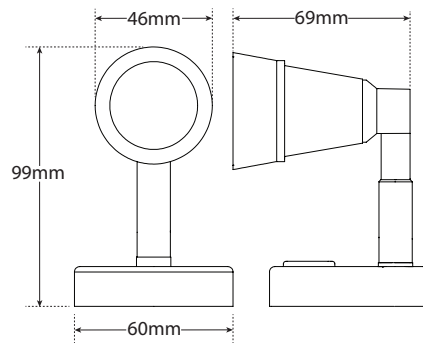

# RL60 Series Adjustable Reading Lamps

- Perfect for Caravans + RV
- High Brightness 1 Watt LEDs
- Cool White Light 6500K
- 60° Tilt & 350° Rotation
- Compact Design
- 3 Year Warranty

<b>Function</b>	Interior Reading Lamp
<b>Size</b>	99mm x 46mm x 69mm
<b>Voltage</b>	12 Volt Only
<b>LED Qty</b>	3 x 1 Watt SMD LEDs
<b>Lumen</b>	Effective 140lm
<b>Cable</b>	15cm cable
<b>USB Output</b>	1A

RL60BLKB-USB

9 335962 100453

RL60BLKB

9 335962 100446

LUX-Distance Curve

All efforts are made to ensure all information is correct and up to date, it can be subject to change without notice. All measurements are in millimeters (mm) and are not to scale.

© All LED Technologies designs are registered throughout the world. - Current as of 12/09/2019