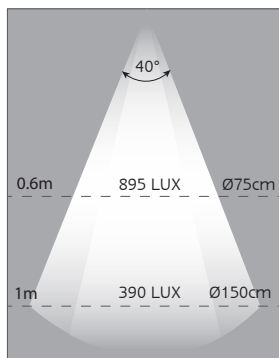

RL Series Reading Lamps with Flexible Extension

- Perfect for Caravans + RV
- High Brightness 2 Watt LEDs
- Cool White Light 6500K
- On/Off Switch
- Compact Design
- 3 Year Warranty

Function	Interior Reading Lamp
Size	114mm x 63mm x 60mm 333mm x 63mm x 60mm
Voltage	12 Volt Only
LED Qty	3 x 2 Watt SMD LEDs
Lumen	Effective 130lm
CRI	>70
Cable	15cm cable

Draw	
@13.8V	0.13A
Lens	ABS
Base/Housing	ABS

Part Numbers
RL120 - Blister
RL120B - Bulk

**3 Year
Warranty**

**130 Effective
Lumen Output**

**Cool White
6500 Kelvin**

LUX-Distance Curve

Fitting Instructions

Run wires through hole in mounting surface and then fix to flat surface using screws supplied.