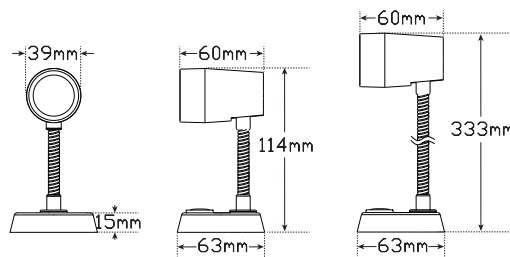

RL Series Reading Lamps with Flexible Extension

- Perfect for Caravans + RV
- High Brightness 2 Watt LEDs
- Cool White Light 6500K
- On/Off Switch
- Compact Design
- 3 Year Warranty

Function	Interior Reading Lamp
Size	114mm x 63mm x 60mm 333mm x 63mm x 60mm
Voltage	12 Volt Only
LED Qty	3 x 2 Watt SMD LEDs
Lumen	Effective 130lm
CRI	>70
Cable	15cm cable

Draw	
@13.8V	0.13A
Lens	ABS
Base/Housing	ABS

Part Numbers
RL120 - Blister
RL120B - Bulk

**3 Year
Warranty**

**130 Effective
Lumen Output**

**Cool White
6500 Kelvin**

LUX-Distance Curve

Fitting Instructions

Run wires through hole in mounting surface and then fix to flat surface using screws supplied.

Red Wire Power (+), **Black Wire** Earth (-)

Part Number
RL330 - Blister

All enquiries P: (03) 9466 7075 E: led@ledtech.com.au, www.ledautolamps.com

All efforts are made to ensure all information is correct and up to date, it can be subject to change without notice. All measurements are in millimeters (mm) and are not to scale.