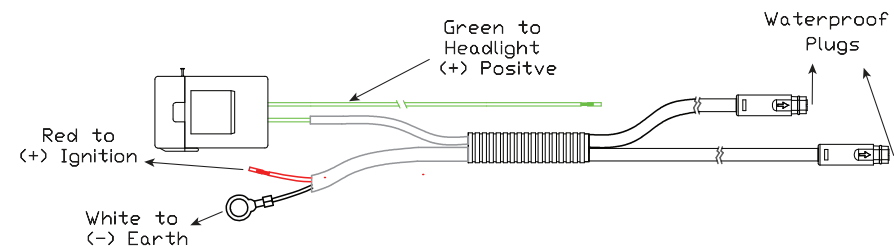

Approvals	Function	Approval No.
ECE	DRL	RL-E9-00.1743