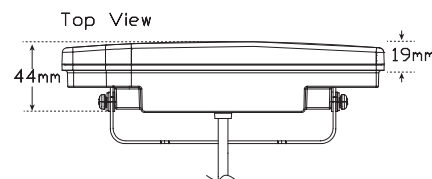

Approvals	Function	Approval No.
ECE	DRL	RL-E9-00.1743