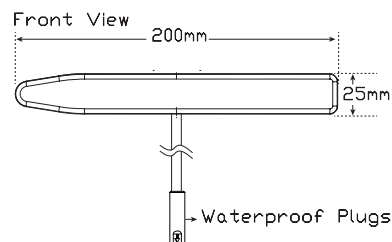

Approvals	Function	Approval No.
ECE	DRL	RL-E9-00.1743