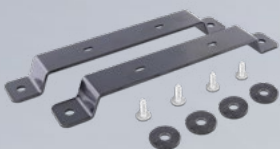

autolamps®

LB380 Series Tinted Minibars Now in Stock

Active

**On/Off & Pattern
Selection Switch on Plug**

Active

**List Price From
\$349.69**

P/N 246BKT
Accessory
4 Point Adjustable
Mounting Feet

Specifications		
Part No	LB380ATM	LB380ATMM
Function	Amber Emergency Minibar	Amber Emergency Minibar
List Price	\$349.69 +gst	\$396.33 +gst
Package	Single Box	Single Box
Approvals	SAE/J845 Class 1, ECER65, ECER10	SAE/J845 Class 1, ECER65, ECER10
LEDs	42 x 1w	42 x 1w
Patterns	18	18
Mounting	Single Bolt/Bracket	Magnetic Suction Cups
Voltage	10-30 Volt	10-30 Volt
Cable	45cm	3m Cable/Power Plug
Lens	Polycarbonate	Polycarbonate
Base	ABS	ABS
Dimensions	380mm x 172mm x 64mm	380mm x 172mm x 49mm
Warranty	5 Year Warranty	5 Year Warranty