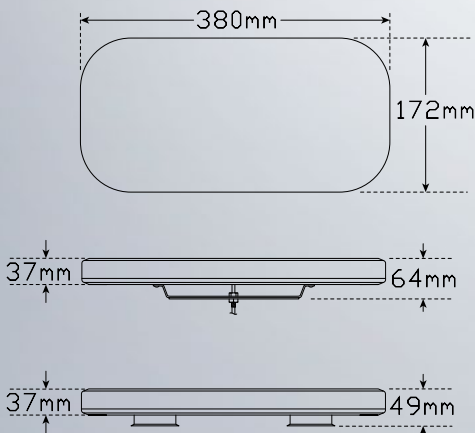

autolamps®

LB380 Series Tinted Minibars Now in Stock

Active

**On/Off & Pattern
Selection Switch on Plug**

Active

**List Price From
\$349.69**

P/N 246BKT
Accessory
4 Point Adjustable
Mounting Feet

Specifications		
Part No	LB380ATM	LB380ATMM
Function	Amber Emergency Minibar	Amber Emergency Minibar
List Price	\$349.69 +gst	\$396.33 +gst
Package	Single Box	Single Box
Approvals	SAE/J845 Class 1, ECER65, ECER10	SAE/J845 Class 1, ECER65, ECER10
LEDs	42 x 1w	42 x 1w
Patterns	18	18
Mounting	Single Bolt/Bracket	Magnetic Suction Cups
Voltage	10-30 Volt	10-30 Volt
Cable	45cm	3m Cable/Power Plug
Lens	Polycarbonate	Polycarbonate
Base	ABS	ABS
Dimensions	380mm x 172mm x 64mm	380mm x 172mm x 49mm
Warranty	5 Year Warranty	5 Year Warranty