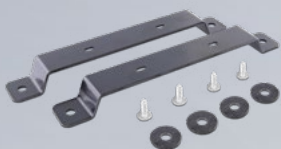

autolamps®

LB246 Series Tinted Minibars Now in Stock

Active

**On/Off & Pattern
Selection Switch on Plug**

Active

**List Price From
\$233.09**

P/N 246BKT
Accessory
4 Point Adjustable
Mounting Feet

Specifications

Part No	LB246ATM	LB246ATMM
Function	Amber Emergency Minibar	Amber Emergency Minibar
List Price	\$233.09 +gst	\$279.73 +gst
Package	Single Box	Single Box
Approvals	SAE/J845 Class 1, ECER65, ECER10	SAE/J845 Class 1, ECER65, ECER10
LEDs	30 x 1w	30 x 1w
Patterns	18	18
Mounting	Single Bolt/Bracket	Magnetic Suction Cups
Voltage	10-30 Volt	10-30 Volt
Cable	45cm	3m Cable/Power Plug
Lens	Polycarbonate	Polycarbonate
Base	ABS	ABS
Dimensions	246mm x 172mm x 64mm	246mm x 172mm x 49mm
Warranty	5 Year Warranty	5 Year Warranty