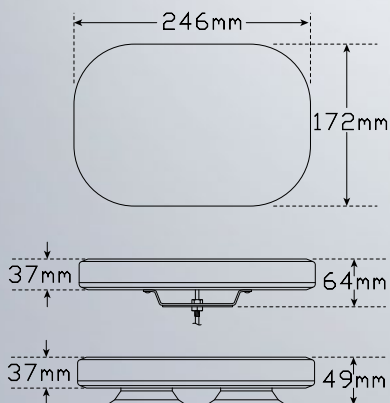

P/N 246BKT
Accessory
4 Point Adjustable
Mounting Feet

Specifications

Part No	LB246ATM	LB246ATMM
Function	Amber Emergency Minibar	Amber Emergency Minibar
List Price	$233.09 +gst	$279.73 +gst
Package	Single Box	Single Box
Approvals	SAE/J845 Class 1, ECER65, ECER10	SAE/J845 Class 1, ECER65, ECER10
LEDs	30 x 1w	30 x 1w
Patterns	18	18
Mounting	Single Bolt/Bracket	Magnetic Suction Cups
Voltage	10-30 Volt	10-30 Volt
Cable	45cm	3m Cable/Power Plug
Lens	Polycarbonate	Polycarbonate
Base	ABS	ABS
Dimensions	246mm x 172mm x 64mm	246mm x 172mm x 49mm
Warranty	5 Year Warranty	5 Year Warranty

www.ledautolamps.com

1800 815 000

led@ledautolamps.com.au

DISCLAIMER - LED Autolamps have made every effort to ensure that the information is correct and accurate at the time of printing. Print Date September 2022.