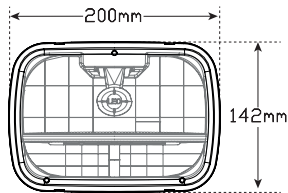

Maxilamp Series 5x7 Headlamp

ECE
Approved

100%
Water Proof

5 Year
Warranty

Function High powered 5" x 7" LED Headlamp
Size 200mm x 142mm x 108mm
Voltage Multivolt 11-32V
LED Qty High 4x3w, Low 1x15w, Park 2 x 0.5w

Lumen Low Beam 570lm
 High Beam 1096lm

Colour Temp 5700K

Cable 120mm with H4 plug

Lens Polycarbonate

Base Die Cast Alloy

Draw	Park	Low	High
@13.8V	0.06A	1.15A	2.14A
@28V	0.06A	0.55A	1.02A

Head Lamp
HL165 - Twin Blister

All efforts are made to ensure all information is correct and up to date, it can be subject to change without notice. All measurements are in millimeters (mm) and are not to scale.

© All LED Technologies designs are registered throughout the world. - Current as of 13/2/2017