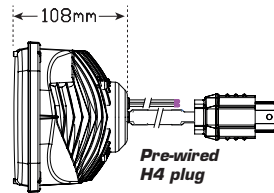

Maxilamp Series 5x7 Headlamp

ECE
Approved

100%
Water Proof

5 Year
Warranty

Function High powered 5" x 7" LED Headlamp
Size 200mm x 142mm x 108mm
Voltage Multivolt 11-32V
LED Qty High 4x3w, Low 1x15w, Park 2 x 0.5w

Lumen Low Beam 570lm
 High Beam 1096lm

Colour Temp 5700K

Cable 120mm with H4 plug

Lens Polycarbonate

Base Die Cast Alloy

Draw	Park	Low	High
@13.8V	0.06A	1.15A	2.14A
@28V	0.06A	0.55A	1.02A

Head Lamp
HL165 - Twin Blister