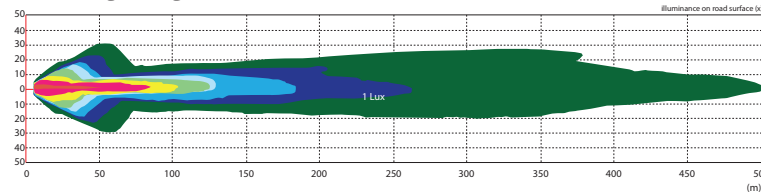

Road Legal High Beam HL165

Fitting Instructions

Retro fit to existing globe type
7" Sealed Beam headlamps.

All enquiries P: (03) 9466 7075 E: led@ledtech.com.au, www.ledautolamps.com

All efforts are made to ensure all information is correct and up to date, it can be subject to change without notice. All measurements are in millimeters (mm) and are not to scale.

© All LED Technologies designs are registered throughout the world. - Current as of 13/2/2017