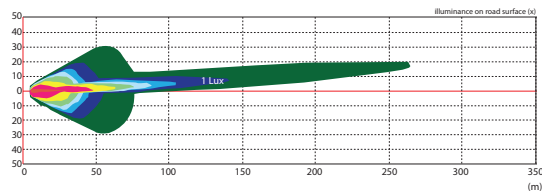

Road Legal Low Beam HL165