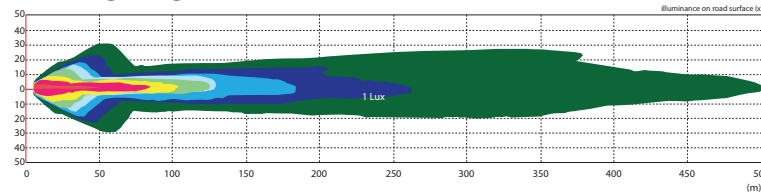

Road Legal High Beam HL165

Fitting Instructions

Retro fit to existing globe type
7" Sealed Beam headlamps.

All enquiries P: (03) 9466 7075 E: led@ledtech.com.au, www.ledautolamps.com

All efforts are made to ensure all information is correct and up to date, it can be subject to change without notice. All measurements are in millimeters (mm) and are not to scale.

© All LED Technologies designs are registered throughout the world. - Current as of 24/8/2017