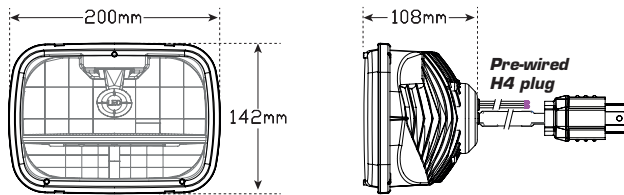

# Maxilamp Series 5x7 Headlamp

*ECE  
Approved*

*100%  
Water Proof*

*5 Year  
Warranty*

**Function** High powered 5" x 7" LED Headlamp  
**Size** 200mm x 142mm x 108mm  
**Voltage** Multivolt 11-32V  
**LED Qty** High 4x3w, Low 1x15w, Park 2 x 0.5w

**Lumen** Low Beam 570lm  
 High Beam 1096lm

**Colour Temp** 5700K

**Cable** 120mm with H4 plug

**Lens** Polycarbonate

**Base** Die Cast Alloy

Draw	Park	Low	High
@13.8V	0.06A	1.15A	2.14A
@28V	0.06A	0.55A	1.02A

Head Lamp  
**HL165** - Twin Blister

**ECE High/Low Beam:** E6-112R-010806

**ECE Front Position :** E6-7R-020806