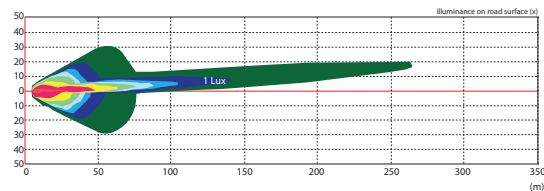

Road Legal Low Beam HL165