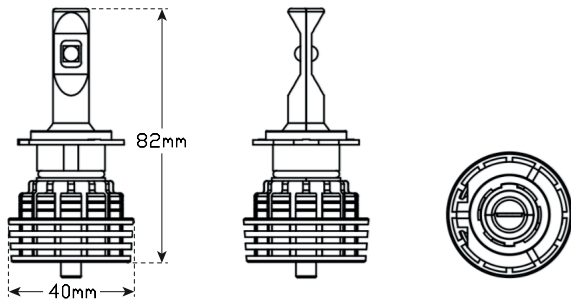

<b>Function</b>	Single Beam Headlight
<b>Size</b>	82mm x 40mm
<b>Voltage</b>	Multivolt 9-32V
<b>LED Qty</b>	9x3 Watts/Cluster
<b>Cable Fixed</b>	200mm with Driver and H7 Plug
<b>Colour Temp</b>	6500K
<b>Output</b>	5000lm Effective Lumens (Pair)

<b>Lens</b>	N/A
<b>Base</b>	Aluminium
<b>Protection</b>	IP67

@13.8V

**Draw** 1.6Amps

Part No. H7-5000LM - Blister

Part No. H7-5000LM

**5,000lm**  
Effective Lumens

**IP67**  
Protection

**2 Year**  
Warranty