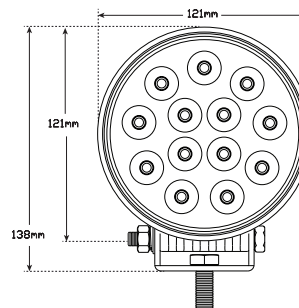

FL39W Series Flood Lamps

- Heavy Duty Flood Lamp
- High Brightness 3 Watt LEDs
- Colour Temperature 6000K
- Heavy Duty Die-Cast Alloy Housing
- IP67 100% Water proof
- Voltage Range 10-30 Volt
- 2 Year Warranty

Function	Flood Lamp
Size	121mm x 75mm
Voltage	Multivolt 10-30V
LED Qty	13 x 3 Watt
LED Lifespan	30,000 Hours
Colour Temp	6000K
Lumen	Raw 2730/Effective 2400
Lux@10m	37lux
Beam Angle	32.5°
Cable	45cm cable
Temp °C Range	-40°C to +60°C

Draw	
@13.8V	2.11A
@28V	1.05A
Lens	Polycarbonate
Base	Die Cast Alloy Housing
Fitting	Stainless Steel

Part No.
FL39W - Box

ECE R10
Approved

IP67
Protection

2 Year
Warranty

Fitting Instructions

Fix to mounting surface using stainless steel bolts and adjustable stainless steel bracket supplied.

All enquiries P: (03) 9466 7075 E: led@ledtech.com.au, www.ledautolamps.com

All efforts are made to ensure all information is correct and up to date, it can be subject to change without notice. All measurements are in millimeters (mm) and are not to scale.

© All LED Technologies designs are registered throughout the world. - Current as of 12/09/2019