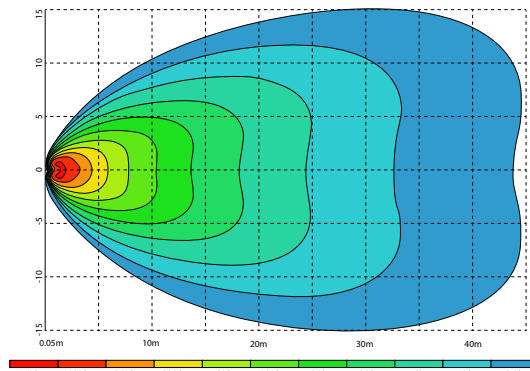

Part No.
FL39W - Box

Fitting Instructions

Fix to mounting surface using stainless steel bolts and adjustable stainless steel bracket supplied.

All enquiries P: (03) 9466 7075 E: led@ledtech.com.au, www.ledautolamps.com

All efforts are made to ensure all information is correct and up to date, it can be subject to change without notice. All measurements are in millimeters (mm) and are not to scale.

© All LED Technologies designs are registered throughout the world. - Current as of 12/09/2019