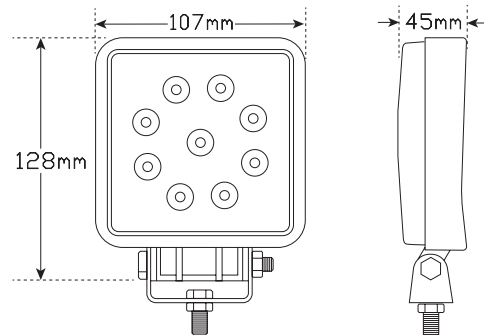

**IP67**  
Protection  
**1080 Effective**  
Lumen Output  
**2 Year**  
Warranty

<b>Function</b>	Flood Lamp
<b>Size</b>	107mm x 128mm x 45mm
<b>Voltage</b>	Multivolt 9-32V
<b>LED Qty</b>	9 x 3 Watt
<b>Colour Temp</b>	6000K/6500K
<b>Lumen</b>	Raw - 1170lm Effective - 1080lm
<b>Lux@1m</b>	2837lx
<b>Cable</b>	230mm

<b>Draw</b>	
<b>@13.8V</b>	1.1A
<b>@28V</b>	0.53A
<b>Lens</b>	PMMA
<b>Base</b>	Aluminium
<b>Fitting</b>	Stainless Steel

Inactive

Active

Part No. FL1

All efforts are made to ensure all information is correct and up to date, it can be subject to change without notice. All measurements are in millimeters (mm) and are not to scale.

© All LED Technologies designs are registered throughout the world. - Current as of 03/10/2018