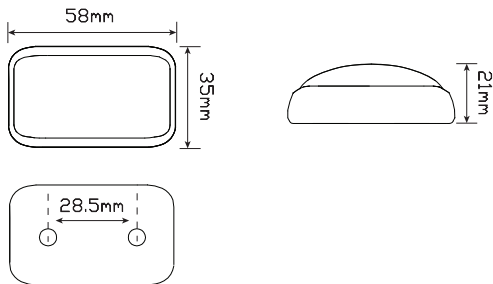

58 Series Marker Lamps

ADR
Approved

100%
Water Proof

5 Year
Warranty

- Budget New Lens Design
- Low profile
- Clip in replaceable lens
- IP67 100% Water proof
- Voltage Range 12-24 Volt
- 5 Year Warranty

Function Marker Lamps
Size 58mm x 35mm x 21mm
Voltage 12-24 Volt
Cable 40cm, 10cm or 3m cable
Lens Hardened Acrylic
Base ABS

Draw	Rear End	Ind	Side	Front
@13.8V	0.12A	0.10A	0.10A	0.05A
@28V	0.04A	0.04A	0.04A	0.03A

Approvals	Function	Category	CRN
ADR	Rear End	49/00	36840
ADR	Side Ind	6/00/5	38277
ADR	Side	45/01	36841
ADR	Front End	49/00	36842

All efforts are made to ensure all information is correct and up to date, it can be subject to change without notice. All measurements are in millimeters (mm) and are not to scale.

© All LED Technologies designs are registered throughout the world. - Current as of 24/8/2017