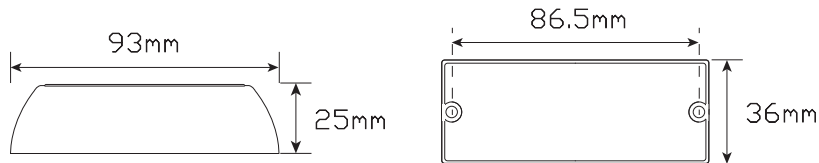

Function	Coloured Emergency Strobe Lamp
Size	93mm x 36mm x 25mm
Voltage	Multivolt 12-24V
Flash Rate	5 Flashes Every 0.5 seconds
LED Qty	3 x 1 Watt
Cable Fixed	19cm
Lens	Polycarbonate
Base	Black ABS

	@13.8V	@28V
Draw Constant	0.01-0.42A	0.01-0.23A
Draw Strobe	0.03~0.34A	0.02~0.15A

93RM - Box

93GM - Box

93AM - Box

93BM - Box

Inactive

Surface Mount - Screw Fix

Horizontally mount onto a flat surface using screws with a flange and foam gasket provided.

Wire Colours: