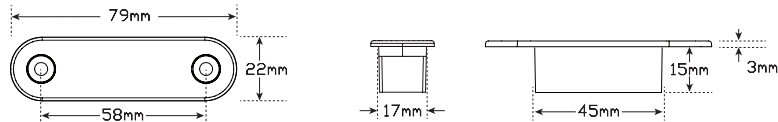

# 7922 Series Marker Lamps

- Low Profile - Only 3mm
- ECE Australian Road Approved
- IP67 Rated
- Voltage Range 12-24 Volt
- 5 Year Warranty

**Function** Marker Lamps  
**Size** 79mm x 22mm x 3mm  
**Voltage** 12-24 Volt  
**Cable** 20cm  
**Lens** Polycarbonate

Draw	Red	Amber	White
@13.8V	0.03A~0.05A	0.03A~0.05A	0.03A~0.05A
@28V	0.03A~0.05A	0.03A~0.05A	0.03A~0.05A

Approvals	Function	Approval No.
ECE	Rear End Outline	RM1-E9-02.16555
ECE	Amber Side Marker	SM1-E9-00.1027
ECE	Front End Outline	AM-E9-02.16554
CTA	Rear End Outline 49/00	CTA-060100
CTA	Side Marker 74/00	CTA-060101
CTA	Front End Outline 49/00	CTA-060117

## Fitting Instructions

Recess Mount Horizontally onto flat surface with screws provided,  
 Cut out size 45mm x 17mm. Please refer to ADR 13/00 for mounting instructions.

All enquiries P: (03) 9466 7075 E: [led@ledtech.com.au](mailto:led@ledtech.com.au), [www.ledautolamps.com](http://www.ledautolamps.com)