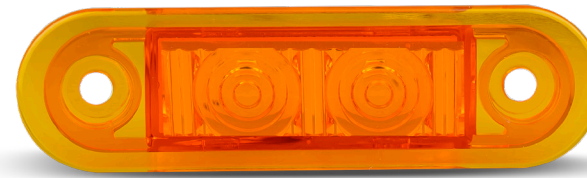

# 7922 Series Marker Lamps

- Low Profile - Only 3mm
- ECE Australian Road Approved
- IP67 Rated
- Voltage Range 12-24 Volt
- 5 Year Warranty

**Function** Marker Lamps  
**Size** 79mm x 22mm x 3mm  
**Voltage** 12-24 Volt  
**Cable** 20cm  
**Lens** Polycarbonate

Draw	Red	Amber	White
@13.8V	0.03A~0.05A	0.03A~0.05A	0.03A~0.05A
@28V	0.03A~0.05A	0.03A~0.05A	0.03A~0.05A

Approvals	Function	Approval No.
ECE	Rear End Outline	RM1-E9-02.16555
ECE	Amber Side Marker	SM1-E9-00.1027
ECE	Front End Outline	AM-E9-02.16554
CTA	Rear End Outline 49/00	CTA-060100
CTA	Side Marker 74/00	CTA-060101
CTA	Front End Outline 49/00	CTA-060117

**ECE**  
Approved  
**100%**  
Waterproof  
**5 Year**  
Warranty

**Part Number**

**7922RM2** - Twin Blister  
**7922RMB** - Bulk poly bag

**Part Number**

**7922AM2** - Twin Blister  
**7922AMB** - Bulk poly bag