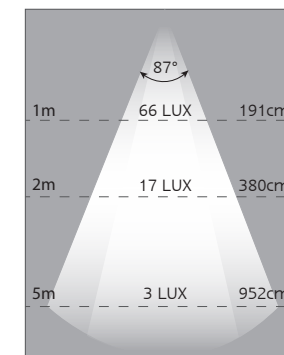

Small Round Interior/Exterior Lamp

IP67
Water Proof

220 Effective
Lumen Output

2 Year
Warranty

- High Brightness LEDs
- Natural White Light 4500K
- 350 Raw Lumen
- 220 Effective Lumen
- Voltage Range 10-30 Volt
- Low Profile Design
- 2 Year Warranty

Function	Interior/Exterior Lamp
Size	76mm x 13mm
Voltage	10V - 30V
LED Qty	10
Lumen	220 Effective Lumen
Cable	20cm cable
Draw @12V	0.2A
Lens/Cover	Polycarbonate
Base	Aluminium ADC12
Operating Temp	-40°C to +60°C
Lux @1m	66 lux

Non Switch

LUX-Distance Curve

Part Number

7610WM - Non Switch, Single Box

Colour temperature scale

Fitting Instructions

Run wires through hole in mounting surface and then fix to flat surface using screws supplied. Wire Colour Code: Red - Power, Black - Earth