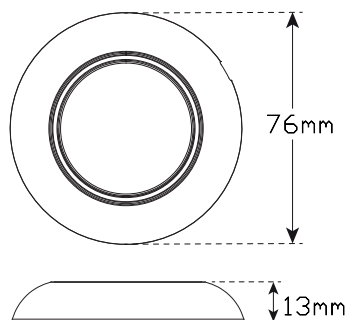

Small Round Interior/Exterior Lamp

IP67
Water Proof

220 Effective
Lumen Output

2 Year
Warranty

- High Brightness LEDs
- Natural White Light 4500K
- 350 Raw Lumen
- 220 Effective Lumen
- Voltage Range 10-30 Volt
- Low Profile Design
- 2 Year Warranty

Function	Interior/Exterior Lamp
Size	76mm x 13mm
Voltage	10V - 30V
LED Qty	10
Lumen	220 Effective Lumen
Cable	20cm cable
Draw @12V	0.2A
Lens/Cover	Polycarbonate
Base	Aluminium ADC12
Operating Temp	-40°C to +60°C
Lux @1m	66 lux

Non Switch

LUX-Distance Curve

Part Number

7610WM - Non Switch, Single Box

Colour temperature scale

Fitting Instructions

Run wires through hole in mounting surface and then fix to flat surface using screws supplied. Wire Colour Code: Red - Power, Black - Earth