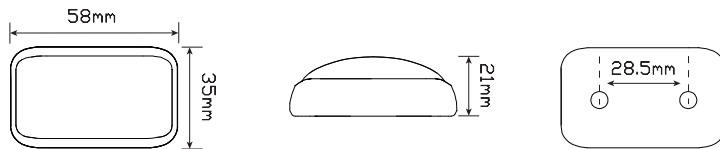

58 Series Marker Lamps

ADR
Approved

IP67
Rated

5-Year
Warranty

- Budget New Lens Design
- Low profile
- Clip in replaceable lens
- IP67 100% Waterproof
- Voltage Range 12-24 Volt
- 5 Year Warranty

Function	Marker Lamps			
Size	58mm x 35mm x 21mm			
Voltage	12-24 Volt			
Cable	40cm, 10cm or 3m cable			
Lens	Hardened Acrylic			
Base	ABS			
Draw	Rear End	Ind	Side	Front
@13.8V	0.12A	0.10A	0.10A	0.05A
@28V	0.04A	0.04A	0.04A	0.03A
Approvals	Function	Category	CTA	
ADR	Rear End	49/00	060029	
ADR	Side Indicator	6/00/5	060030	
ADR	Side Marker	45/01	036841	
ADR	Front End	49/00	060028	

Part Number
58WM - Blister Single
58WMB - Bulk boxed 10 pack
58WM3 - Bulk poly bag
58WMCSB - Bulk poly bag CSB plug

Part Number
58CWM3 - Bulk poly bag

Bracket Screw Surface Mount Clip-in Lens

Horizontally mount bracket onto flat surface with screws provided, run wires through back and clip lens into place. Please refer to ADR 13/00 for mounting instructions.