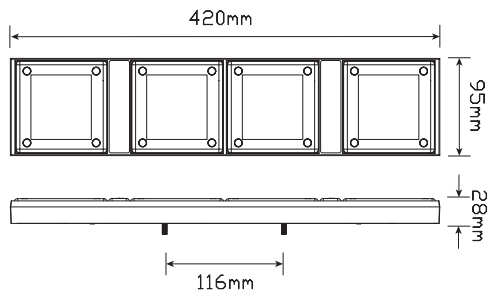

Fitting Instructions

Surface mount onto flat surface horizontally with stainless steel bolts provided in assembly and run cable through 12mm hole. Please refer to ADR 13/00.

All enquiries P: (03) 9466 7075 E: led@ledtech.com.au, www.ledautolamps.com

All efforts are made to ensure all information is correct and up to date, it can be subject to change without notice. All measurements are in millimeters (mm) and are not to scale.

© All LED Technologies designs are registered throughout the world. - Current as of 27/2/2018