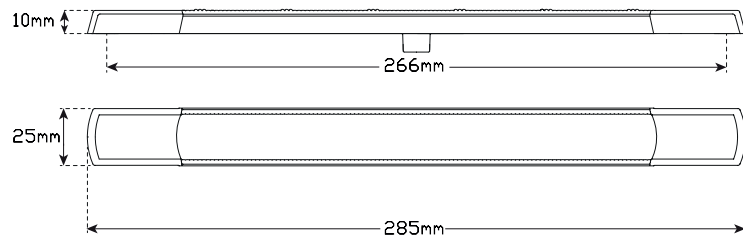

Fitting Instructions

Surface mount. Remove end caps by following the instructions below, fix to flat surface with screws supplied then refit end caps.

2. Twist away from the clip GENTLY! Until the end cap unclips.

2. Twist away from the clip GENTLY! Until the end cap unclips on the other side.

All enquiries P: (03) 9466 7075 E: led@ledtech.com.au, www.ledautolamps.com

All efforts are made to ensure all information is correct and up to date, it can be subject to change without notice. All measurements are in millimeters (mm) and are not to scale.

© All LED Technologies designs are registered throughout the world. - Current as of 24/03/2020