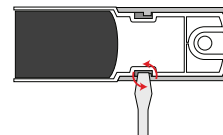

2. Twist away from the clip GENTLY! Until the end cap unclips.