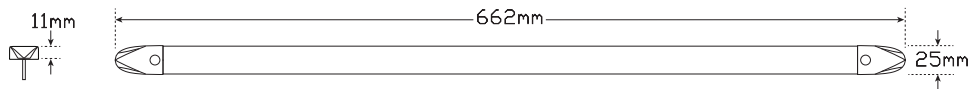

Part Number
2460BMB - Non Switch, Bulk

Part Number
2460BMB-SW - Push Switch, Bulk

Function	Interior Strip Lamp
Size	662mm x 25mm x 11mm
Voltage	12-24 Multivolt
LED Qty	36
Lumen	394lm Effective
CRI	>80
Colour Temp	6500K
Cable	20cm
Lens	Polycarbonate
Housing	Aluminium
End Caps	Polycarbonate
Draw	2460
@12V	0.51A
@24V	0.26A

Fitting Instructions

Run wires through hole in mounting surface, mount using two screw points, then install the screw caps.

LUX-Distance Curve

2460BMB-SW

2460BMB

All enquiries P: (03) 9466 7075 E: led@ledtech.com.au, www.ledautolamps.com