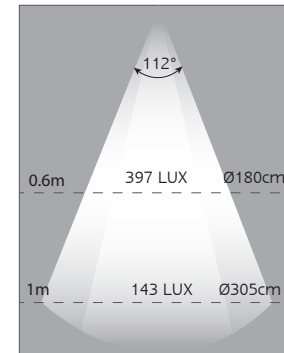

Part Number
2460BMB - Non Switch, Bulk

Part Number
2460BMB-SW - Push Switch, Bulk

Function	Interior Strip Lamp
Size	662mm x 25mm x 11mm
Voltage	12-24 Multivolt
LED Qty	36
Lumen	394lm Effective
CRI	>80
Colour Temp	6500K
Cable	20cm
Lens	Polycarbonate
Housing	Aluminium
End Caps	Polycarbonate
Draw	2460
@12V	0.51A
@24V	0.26A

Fitting Instructions

Run wires through hole in mounting surface, mount using two screw points, then install the screw caps.

LUX-Distance Curve

2460BMB-SW

2460BMB

All enquiries P: (03) 9466 7075 E: led@ledtech.com.au, www.ledautolamps.com

All efforts are made to ensure all information is correct and up to date, it can be subject to change without notice. All measurements are in millimeters (mm) and are not to scale.

© All LED Technologies designs are registered throughout the world. - Current as of 22/09/2020