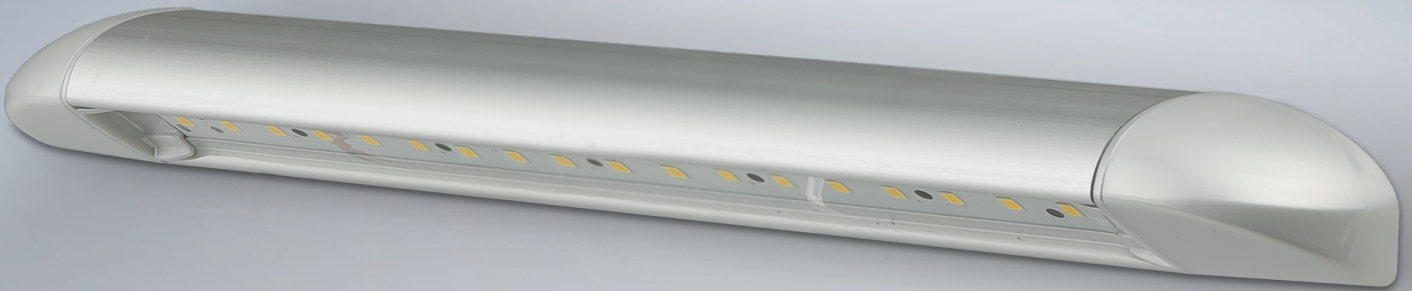

autolamps

JUST ARRIVED
November 2016

Caravan Awning Lamps

- Two Lengths Available 260mm and 443mm
- High Brightness LEDs
- Warm White 3000 Kelvin
- Low Current Draw
- Exterior Grade Finish
- IP67 100% Water Proof

Specifications						
Part No	23260	23260B	23260/24	23450	23450B	23450/24
Barcode	9335962020355	9335962021291	9335962021307	9335962020362	9335962022489	9335962021314
Package	Blister	Bulk	Blister	Blister	Bulk	Blister
Function	Awning Lamp	Awning Lamp	Awning Lamp	Awning Lamp	Awning Lamp	Awning Lamp
Colour Temp	3000k	3000k	3000k	3000k	3000k	3000k
LED Qty	18	18	18	18	18	18
Voltage	12 Volt	12 Volt	24 Volt	12 Volt	12 Volt	24 Volt
Lumen	240lm	240lm	240lm	500lm	500lm	500lm
Lux @1m	80	80	80	165	165	165
Current Draw	0.18A	0.18A	0.09A	0.41A	0.41A	0.20A
Warranty	3 Year	3 Year	3 Year	3 Year	3 Year	3 Year
Cable	20cm	20cm	20cm	20cm	20cm	20cm
End Caps	ABS	ABS	ABS	ABS	ABS	ABS
Base	Aluminium	Aluminium	Aluminium	Aluminium	Aluminium	Aluminium