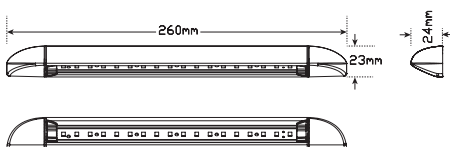

autolamps

JUST ARRIVED
November 2016

Caravan Awning Lamps

- Two Lengths Available 260mm and 443mm
- High Brightness LEDs
- Warm White 3000 Kelvin
- Low Current Draw
- Exterior Grade Finish
- IP67 100% Water Proof

Specifications						
Part No	23260	23260B	23260/24	23450	23450B	23450/24
Barcode	9335962020355	9335962021291	9335962021307	9335962020362	9335962022489	9335962021314
Package	Blister	Bulk	Blister	Blister	Bulk	Blister
Function	Awning Lamp	Awning Lamp	Awning Lamp	Awning Lamp	Awning Lamp	Awning Lamp
Colour Temp	3000k	3000k	3000k	3000k	3000k	3000k
LED Qty	18	18	18	18	18	18
Voltage	12 Volt	12 Volt	24 Volt	12 Volt	12 Volt	24 Volt
Lumen	240lm	240lm	240lm	500lm	500lm	500lm
Lux @1m	80	80	80	165	165	165
Current Draw	0.18A	0.18A	0.09A	0.41A	0.41A	0.20A
Warranty	3 Year	3 Year	3 Year	3 Year	3 Year	3 Year
Cable	20cm	20cm	20cm	20cm	20cm	20cm
End Caps	ABS	ABS	ABS	ABS	ABS	ABS
Base	Aluminium	Aluminium	Aluminium	Aluminium	Aluminium	Aluminium