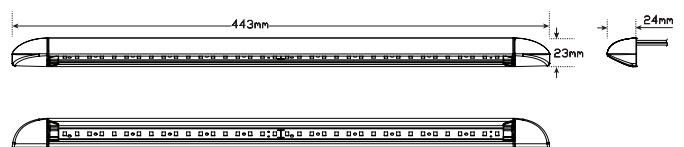

autolamps

JUST ARRIVED
November 2016

Caravan Awning Lamps

- Two Lengths Available 260mm and 443mm
- High Brightness LEDs
- Warm White 3000 Kelvin
- Low Current Draw
- Exterior Grade Finish
- IP67 100% Water Proof

Specifications						
Part No	23260	23260B	23260/24	23450	23450B	23450/24
Barcode	9335962020355	9335962021291	9335962021307	9335962020362	9335962022489	9335962021314
Package	Blister	Bulk	Blister	Blister	Bulk	Blister
Function	Awning Lamp	Awning Lamp	Awning Lamp	Awning Lamp	Awning Lamp	Awning Lamp
Colour Temp	3000k	3000k	3000k	3000k	3000k	3000k
LED Qty	18	18	18	18	18	18
Voltage	12 Volt	12 Volt	24 Volt	12 Volt	12 Volt	24 Volt
Lumen	240lm	240lm	240lm	500lm	500lm	500lm
Lux @1m	80	80	80	165	165	165
Current Draw	0.18A	0.18A	0.09A	0.41A	0.41A	0.20A
Warranty	3 Year	3 Year	3 Year	3 Year	3 Year	3 Year
Cable	20cm	20cm	20cm	20cm	20cm	20cm
End Caps	ABS	ABS	ABS	ABS	ABS	ABS
Base	Aluminium	Aluminium	Aluminium	Aluminium	Aluminium	Aluminium