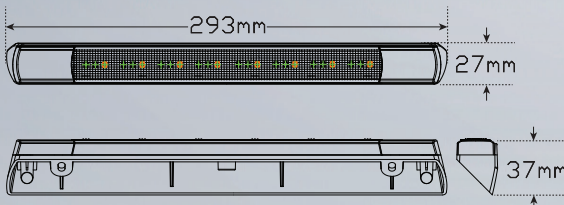

autolamps®

285 Series Awning Lamps Now in Stock

**Dual Function
White or Amber**

Part Number
23285BLKB - 12V, Bulk

Part Number
285BKT45 - 285 Base, Bulk

List Price

\$53.88 +GST

Specifications		
Part No	23285BLKB	285BKT45
Function	White/Amber Awning Lamp	Replacement Bracket
List Price	\$53.88 +gst	\$8.78 +gst
Package	Poly Bag	Poly Bag
LEDs	16 White/8 Amber	N/A
Mounting	Screw Surface Mount	Screw Surface Mount
Voltage	12 Volt	N/A
Cable	40cm	N/A
Lens	Polycarbonate	N/A
Base	ABS	ABS
Dimensions	293mm x 27mm x 37mm	293mm x 27mm x 34mm
Warranty	3 Year Warranty	3 Year Warranty