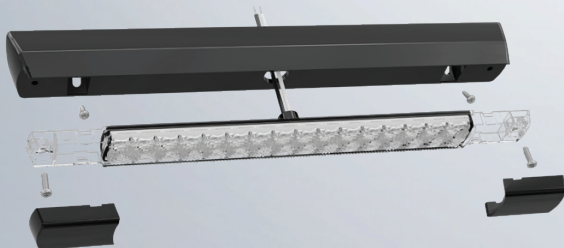

autolamps®

285 Series Awning Lamps Now in Stock

**Dual Function
White or Amber**

Part Number
23285BLKB - 12V, Bulk

Part Number
285BKT45 - 285 Base, Bulk

List Price

\$53.88 +GST

Specifications		
Part No	23285BLKB	285BKT45
Function	White/Amber Awning Lamp	Replacement Bracket
List Price	\$53.88 +gst	\$8.78 +gst
Package	Poly Bag	Poly Bag
LEDs	16 White/8 Amber	N/A
Mounting	Screw Surface Mount	Screw Surface Mount
Voltage	12 Volt	N/A
Cable	40cm	N/A
Lens	Polycarbonate	N/A
Base	ABS	ABS
Dimensions	293mm x 27mm x 37mm	293mm x 27mm x 34mm
Warranty	3 Year Warranty	3 Year Warranty