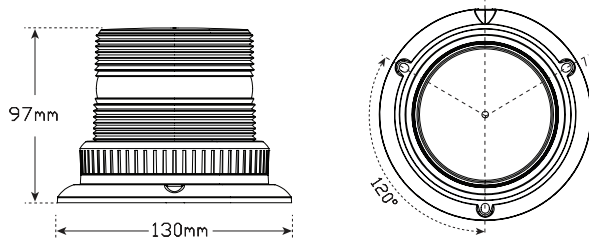

128 Series Magenta Strobe Beacon

**82-92
FPM**

**IP67
Protection**

**3 Year
Warranty**

- High Powered 3 Watt SMD LEDs
- Strobe Rate 82-92 FPM
- Voltage Range 11-30V
- IP67 Rated
- 3 Year Warranty

Function	Magenta Strobe Beacon
Size	130mm Round x 97mm
Voltage	Multivolt 11-30V
LED Qty	4 x 3 Watt SMD
Cable	20cm
Flash Rate	82-92 FPM
Lens	Polycarbonate
Base	Nylon

	@13.8V	@28V
Draw	0.39A	0.19A

Magenta Warning Beacon, Fixed Mount
128MGM - Blister

Fitting Instructions

Run wires through hole in fixing surface or from the side of the base. Attach with screws provided, ensure foam gasket is between lamp and fixing surface.