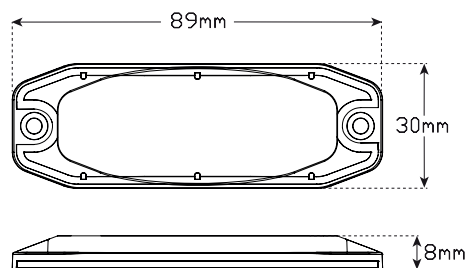

All enquiries P: (03) 9466 7075 E: led@ledtech.com.au, www.ledautolamps.com

All efforts are made to ensure all information is correct and up to date, it can be subject to change without notice. All measurements are in millimeters (mm) and are not to scale.

© All LED Technologies designs are registered throughout the world. - Current as of 14/05/2019