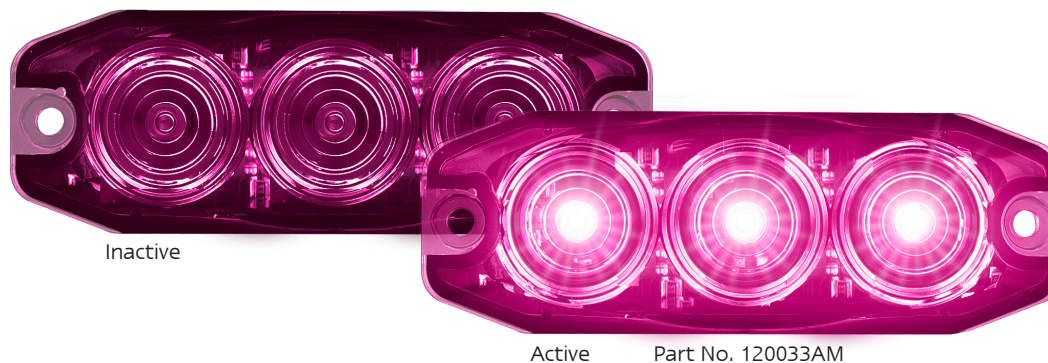

High Powered Magenta Hazard/Warning Lamp

**11 Flash
Patterns**

**IP67
Protection**

**3 Year
Warranty**

- 11 Flash Patterns
- Super Low Profile
- 3M Tape/Screw Fitting
- Synchronising Wire
- High Powered 3 Watt LEDs
- IP67 Rated

Function Magenta Hazard/Warning Lamp

Size 89mm x 30mm x 8mm

Voltage Multivolt 12-24V

LED Qty 3 x 3 Watt

Cable 25cm

Draw	Constant	Strobe
@13.8V	0.40A	0.20A
@28V	0.18A	0.10A

Flash Selection

1. Connect Red wire to power and Black wire to earth to power the lamp.
2. Tap Brown wire to power to cycle through the 11 flash patterns.
3. Hold Brown wire to power for 7 seconds to reset to the start (Constant Flash Pattern #1).

Simultaneous or Alternating Flash (when using multiple units)

1. To enter grouping mode, connect all Red and Brown wires together, then connect to power. Each lamp will flash to identify which group they belong to.
Single Flash = Group 1, Double Flash = Group 2.
2. While maintaining power to Red wires, remove the Brown wires from power.
3. To change groups, tap Brown wire to power.
Lamps that are set to the same group will flash simultaneously.
Lamps that are in opposite groups will alternate flash.
4. Once lamps are in desired group, disconnect Red wires from power then reconnect to power to exit grouping mode.
5. Connect all brown wires together to synchronise lamps. (Hold all brown wires to power for 7 seconds to reset all flash patterns to start)