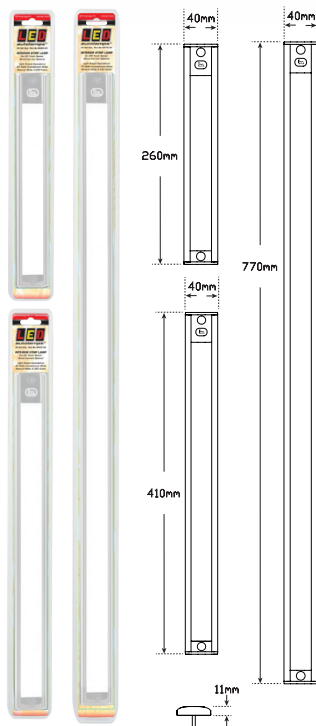

autolamps

NEW PRODUCT JULY 2016

Interior Strip Lamps Now with a Silver Finish

**List Price From
\$39.90+gst ea**

3 Lengths Available, 260mm, 410mm and 770mm

- **Touch Sensitive On/Off Switch**
- **High Brightness SMD LEDs**
- **6500K Cool White Light**
- **Low Profile Design**
- **Aluminium Housing**
- **Polycarbonate Lens**

Specifications			
Part No	402605	404105	407705
List Price	\$39.90	\$54.90	\$77.50
Package	Blister	Blister	Blister
Barcode	9335962018499	9335962018505	9335962018512
Function	Interior Strip Lamp Touch On/Off Only or Constant On Only	Interior Strip Lamp Touch On/Off Only or Constant On Only	Interior Strip Lamp Touch On/Off Only or Constant On Only
Lumen	Raw 300 Effective 237	Raw 600 Effective 474	Raw 1200 Effective 948
LED Qty	10	20	40
Voltage	12 Volt	12 Volt	12 Volt
Draw@13.8	0.475A	0.92A	1.40A
Warranty	3 Years	3 Years	3 Years
Cable	20cm	20cm	20cm
Lens	Polycarbonate	Polycarbonate	Polycarbonate
Base	Aluminium	Aluminium	Aluminium