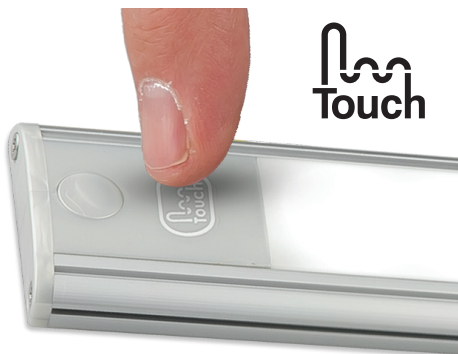

autolamps

NEW PRODUCT JULY 2016

Interior Strip Lamps Now with a Silver Finish

**List Price From
\$39.90+gst ea**

3 Lengths Available, 260mm, 410mm and 770mm

- **Touch Sensitive On/Off Switch**
- **High Brightness SMD LEDs**
- **6500K Cool White Light**
- **Low Profile Design**
- **Aluminium Housing**
- **Polycarbonate Lens**

Specifications			
Part No	402605	404105	407705
List Price	\$39.90	\$54.90	\$77.50
Package	Blister	Blister	Blister
Barcode	9335962018499	9335962018505	9335962018512
Function	Interior Strip Lamp Touch On/Off Only or Constant On Only	Interior Strip Lamp Touch On/Off Only or Constant On Only	Interior Strip Lamp Touch On/Off Only or Constant On Only
Lumen	Raw 300 Effective 237	Raw 600 Effective 474	Raw 1200 Effective 948
LED Qty	10	20	40
Voltage	12 Volt	12 Volt	12 Volt
Draw@13.8	0.475A	0.92A	1.40A
Warranty	3 Years	3 Years	3 Years
Cable	20cm	20cm	20cm
Lens	Polycarbonate	Polycarbonate	Polycarbonate
Base	Aluminium	Aluminium	Aluminium