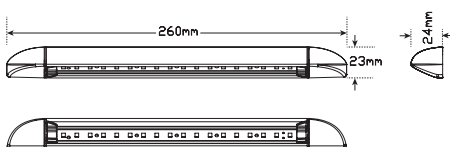

autolamps

JUST ARRIVED
November 2016

Caravan Awning Lamps

- Two Lengths Available 260mm and 443mm
- High Brightness LEDs
- Warm White 3000 Kelvin
- Low Current Draw
- Exterior Grade Finish
- IP67 100% Water/Dust Proof

List Price From
\$25.71 +gst ea

Specifications

Part No	23260	23260B	23260/24	23450	23450B	23450/24
List Price	\$26.86	\$25.71	\$26.86	\$41.71	\$39.88	\$41.71
Barcode	9335962020355	9335962021291	9335962021307	9335962020362	9335962022489	9335962021314
Package	Blister	Bulk	Blister	Blister	Bulk	Blister
Function	Awning Lamp	Awning Lamp	Awning Lamp	Awning Lamp	Awning Lamp	Awning Lamp
Colour Temp	3000k	3000k	3000k	3000k	3000k	3000k
LED Qty	18	18	18	18	18	18
Voltage	12 Volt	12 Volt	24 Volt	12 Volt	12 Volt	24 Volt
Lumen	240lm	240lm	240lm	500lm	500lm	500lm
Lux @1m	80	80	80	165	165	165
Current Draw	0.18A	0.18A	0.09A	0.41A	0.41A	0.20A
Warranty	3 Year	3 Year	3 Year	3 Year	3 Year	3 Year
Cable	20cm	20cm	20cm	20cm	20cm	20cm
End Caps	ABS	ABS	ABS	ABS	ABS	ABS
Base	Aluminium	Aluminium	Aluminium	Aluminium	Aluminium	Aluminium