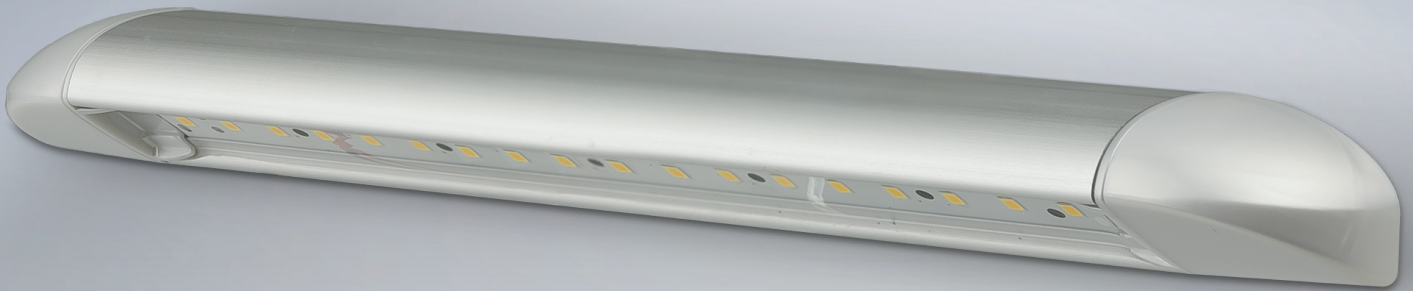

autolamps

JUST ARRIVED
November 2016

Caravan Awning Lamps

- Two Lengths Available 260mm and 443mm
- High Brightness LEDs
- Warm White 3000 Kelvin
- Low Current Draw
- Exterior Grade Finish
- IP67 100% Water/Dust Proof

List Price From
\$25.71 +gst ea

Specifications

Part No	23260	23260B	23260/24	23450	23450B	23450/24
List Price	\$26.86	\$25.71	\$26.86	\$41.71	\$39.88	\$41.71
Barcode	9335962020355	9335962021291	9335962021307	9335962020362	9335962022489	9335962021314
Package	Blister	Bulk	Blister	Blister	Bulk	Blister
Function	Awning Lamp	Awning Lamp	Awning Lamp	Awning Lamp	Awning Lamp	Awning Lamp
Colour Temp	3000k	3000k	3000k	3000k	3000k	3000k
LED Qty	18	18	18	18	18	18
Voltage	12 Volt	12 Volt	24 Volt	12 Volt	12 Volt	24 Volt
Lumen	240lm	240lm	240lm	500lm	500lm	500lm
Lux @1m	80	80	80	165	165	165
Current Draw	0.18A	0.18A	0.09A	0.41A	0.41A	0.20A
Warranty	3 Year	3 Year	3 Year	3 Year	3 Year	3 Year
Cable	20cm	20cm	20cm	20cm	20cm	20cm
End Caps	ABS	ABS	ABS	ABS	ABS	ABS
Base	Aluminium	Aluminium	Aluminium	Aluminium	Aluminium	Aluminium