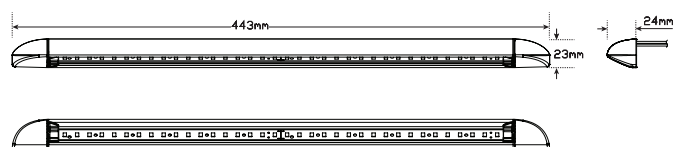

autolamps

JUST ARRIVED
November 2016

Caravan Awning Lamps

- Two Lengths Available 260mm and 443mm
- High Brightness LEDs
- Warm White 3000 Kelvin
- Low Current Draw
- Exterior Grade Finish
- IP67 100% Water/Dust Proof

List Price From
\$25.71 +gst ea

Specifications

Part No	23260	23260B	23260/24	23450	23450B	23450/24
List Price	\$26.86	\$25.71	\$26.86	\$41.71	\$39.88	\$41.71
Barcode	9335962020355	9335962021291	9335962021307	9335962020362	9335962022489	9335962021314
Package	Blister	Bulk	Blister	Blister	Bulk	Blister
Function	Awning Lamp	Awning Lamp	Awning Lamp	Awning Lamp	Awning Lamp	Awning Lamp
Colour Temp	3000k	3000k	3000k	3000k	3000k	3000k
LED Qty	18	18	18	18	18	18
Voltage	12 Volt	12 Volt	24 Volt	12 Volt	12 Volt	24 Volt
Lumen	240lm	240lm	240lm	500lm	500lm	500lm
Lux @1m	80	80	80	165	165	165
Current Draw	0.18A	0.18A	0.09A	0.41A	0.41A	0.20A
Warranty	3 Year	3 Year	3 Year	3 Year	3 Year	3 Year
Cable	20cm	20cm	20cm	20cm	20cm	20cm
End Caps	ABS	ABS	ABS	ABS	ABS	ABS
Base	Aluminium	Aluminium	Aluminium	Aluminium	Aluminium	Aluminium