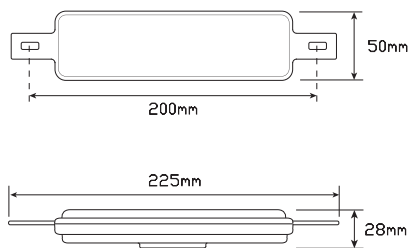

- Retro fit to existing 4x4 bullbar
- ECE Australian Road Approved
- IP67 Water/Dust proof
- 5 Year Warranty

Part No. 175AWTB2

*DRLHOTDOG

Specifications

Part No	175AWTB2	DRLHOTDOG
Package	Blister twin pack	Box
Function	Front Indicator/Marker/Daytime running lamp use Part No. *DRLHOTDOG	Enables 175AWTB, to be used as Daytime Running lamp
LED Qty	39	N/A
Voltage	12 Volt	12/24 Volt
Cable	400mm	19cm each side
Lens	Hardened Acrylic	N/A
Base	ABS	N/A